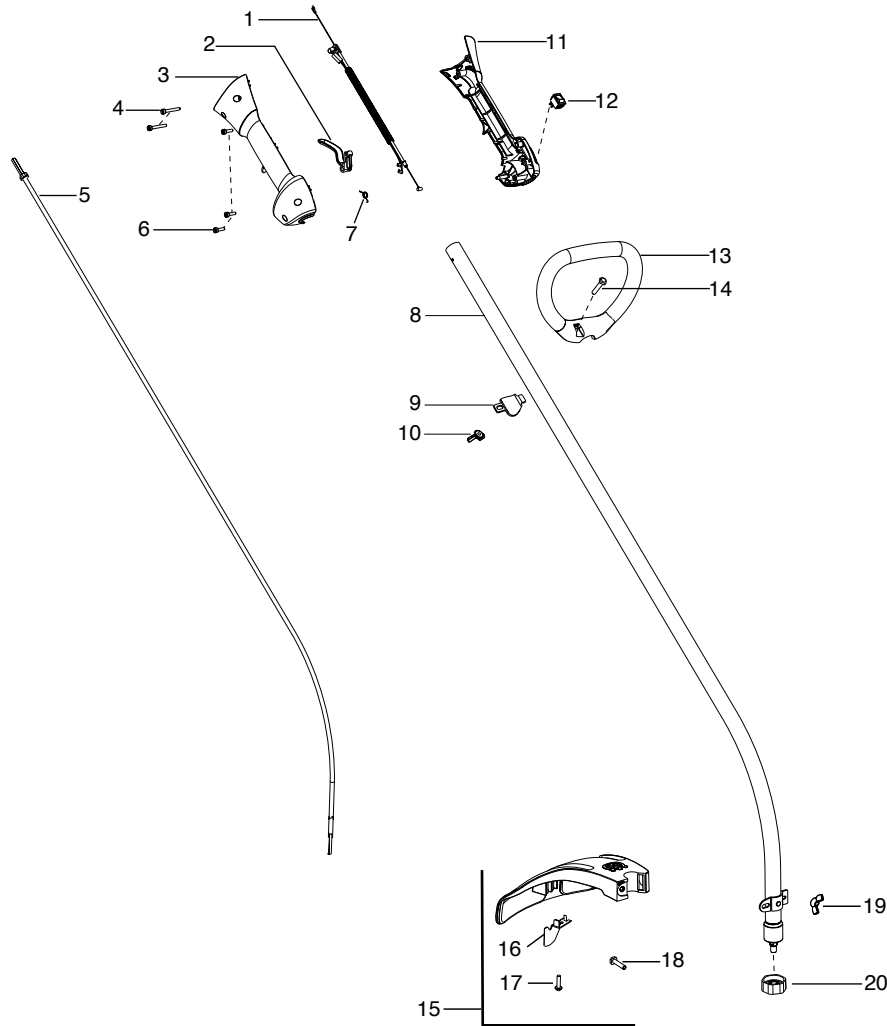

<b>Parts List No.</b> 530165592		<b>Husqvarna</b> ® PARTS LIST	<b>MODEL</b> 125C
<b>Date</b> 2/01/08	<b>Replaces</b> 530165592 - 9/14/07		<b>NOTE</b> : Illustration may differ from actual model due to design changes.

**⚠ WARNING**  
All repairs, adjustments and maintenance not described in the Operator's Manual must be performed by Qualified Service Personnel.

Ref.	Part No.	Description	Ref.	Part No.	Description
1.	★ ★ ★ ★ ★	Assy-Cable/Wire Harness	19.	530016152	Wingnut
2.	545066001	Trigger	20.	545017403	Dust cup
3.	545062002	Housing-Throttle (RH)			
4.	530016448	Screw			
5.	★ ★ ★ ★ ★	Flexshaft			
6.	530016449	Screw			
7.	530016454	Spring-Trigger			
8.	545180806	Kit-Driveshaft			
9.	530059185	Clamp-Handle			
10.	530016152	Wingnut			
11.	545067001	Housing-Throttle (LH)			
12.	545030601	Kit-Switch			
13.	545042201	Handle-Assist			
14.	530015820	Bolt			
15.	545031101	Kit-Shield (Incl. 16,17,18,19)			
16.	545081862	Kit - Limiter-Line			
17.	530015814	Screw			
18.	530015820	Bolt			
					<b>Not Shown</b>
				545059101	Decal-Warning

✓ = New Part Number For This IPL

★ = Refer to the Service Reference Indicated for more information.(Located at the END of the IPL)

<b>Parts List No.</b> 530165592		 <b>Husqvarna</b> ® PARTS LIST	<b>MODEL</b> 125C
<b>Date</b> 2/01/08	<b>Replaces</b> 530165592 - 9/14/07		<b>NOTE</b> : Illustration may differ from actual model due to design changes.