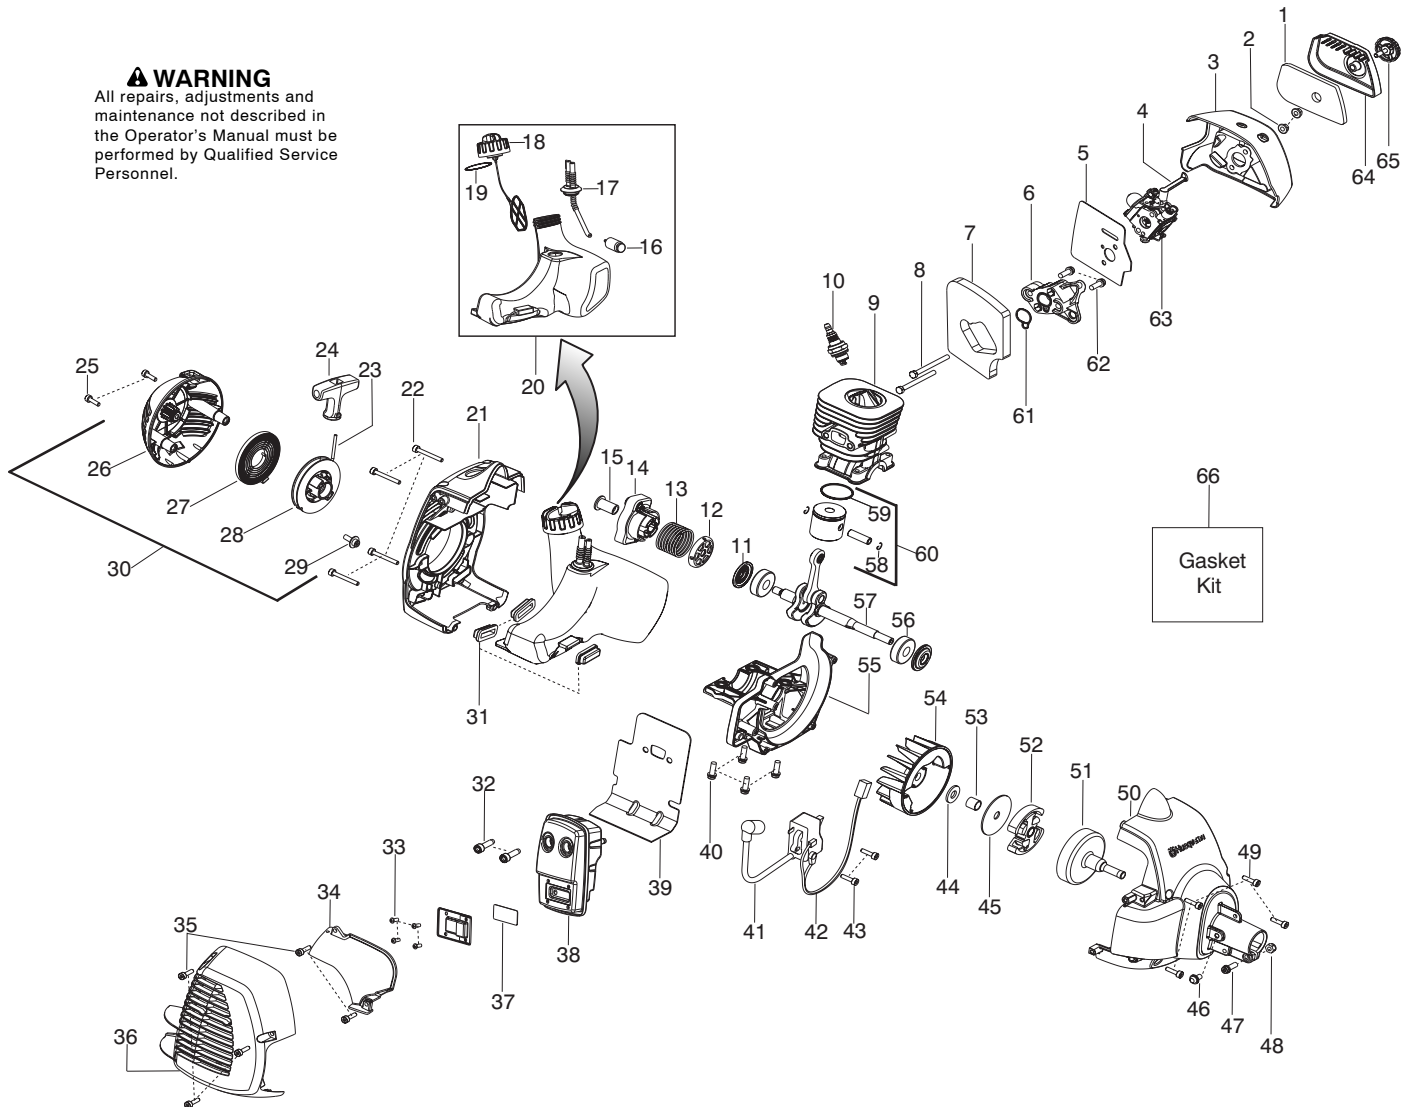

Parts List No. 530165592		Husqvarna® PARTS LIST	MODEL 125C	
Date 2/01/08	Replaces 530165592 - 9/14/07		NOTE : Illustration may differ from actual model due to design changes.	Page: 2

⚠ WARNING

All repairs, adjustments and maintenance not described in the Operator's Manual must be performed by Qualified Service Personnel.

Ref.	Part No.	Description	Ref.	Part No.	Description	Ref.	Part No.	Description
1.	530150253	Filter	25.	530016426	Screw	48.	530015768	Locknut
2.	530016101	Nut-Carb. Screw	26.	545029603	Starter Hsg. w/eyelet	49.	530016456	Screw
3.	★★★★★	Air Box	27.	545029801	Kit-Starter Spring	50.	545017501	Assy-Fan Housing
4.	530057844	Lever - Choke	28.	545029701	Kit-Starter Pulley	51. ✓	★★★★★	Assy-Clutch Drum
5.	545050402	Kit-Carb. Gasket (Incl. 7,61)	29.	530016468	Screw	52.	545050405	Kit-Clutch Assy.
6.	530035596	Adaptor-Carb.	30.	545106301	Assy-Starter Hsg.(Incl. 23,24,26,27,28,29)	53.	530057852	Spacer
7.	545030101	Kit-Gasket (foam)	31.	530059780	Isolator-Tank	54.	530039242	Flywheel
8.	530016400	Bolt	32.	530058982	Bolt-Muffler	55.	545054601	Crankcase
9.	545001001	Cylinder	33.	530015496	Screw	56.	545013401	Bearing
10.	952030249	Plug-Spark (RCJ-6Y)	34.	530150440	Shield-Heat	57.	545030001	Kit-Crankshaft
11.	545050403	Kit-Crankshaft seal	35.	530016449	Screw	58.	530015162	Retainer-Piston Pin
12.	530016475	Washer-Starter	36.	545104901	Guard-Muffler	59.	530019283	Ring-Piston
13. ✓	545160301	Spring-Starter Cup	37.	545030501	Kit-Spark Arrestor	60.	545030301	Kit-Piston (Incl. 58,59)
14.	545102302	Assy-Starter Cup	38.	545057501	Assy-Muffler	61.	545030101	Kit-Gasket (adaptor seal)
15.	530059800	Coupling-Starter	39.	530057848	Gasket-Paper Metal	62.	530015897	Screw
16.	530095646	Assy-Fuel Filter	40.	530015897	Screw	63. ✓	★★★★★	Kit-Carb. (Incl. 4,5)
17. ✓	545081897	Kit-Fuel Line	41.	530039224	Module	64.	530057846	Cover-Air Box
18.	530150350	Assy-Cap w/ret.(Incl. 19)	42.	530039227	Assy-Leadwire	65.	530059796	Assy-Knob
19.	530019293	O-ring - Fuel Cap	43.	530016456	Screw	66.	545030101	Kit-Gasket (Incl. 5,7,11,19,39,61)
20. ✓	545105105	Assy-Fuel Tank (Incl. 16,17,18,19)	44. ✓	530016463	Washer	Not Shown		
21.	530057851	Shroud-Rear	45.	530094189	Washer-Clutch	530058709	Bulb-Purge	
22.	530016448	Screw	46.	530016469	Screw			
23.	545029901	Kit-Rope	47.	530016470	Screw			
24.	530150318	Handle-Starter						

✓ = New Part Number For This IPL

★ = Refer to the Service Reference Indicated for more information.(Located at the END of the IPL)